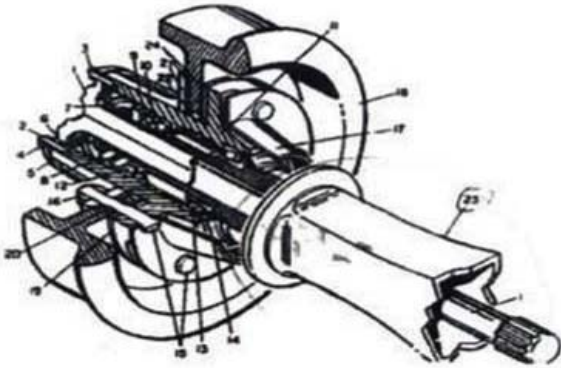

Kershaw - Ballast Regulators

Exchange Components

Differential Exchanges

J82418EX: Complete Rebuilt Differential Housing with Bearing Nuts and Lock Washers

Clamp Assemblies

J9012626: Complete Rebuild of Single-Pass Ballast Plow with BTI Cutting Edges, Skid Plate, Wear Edges, and Rail Plates